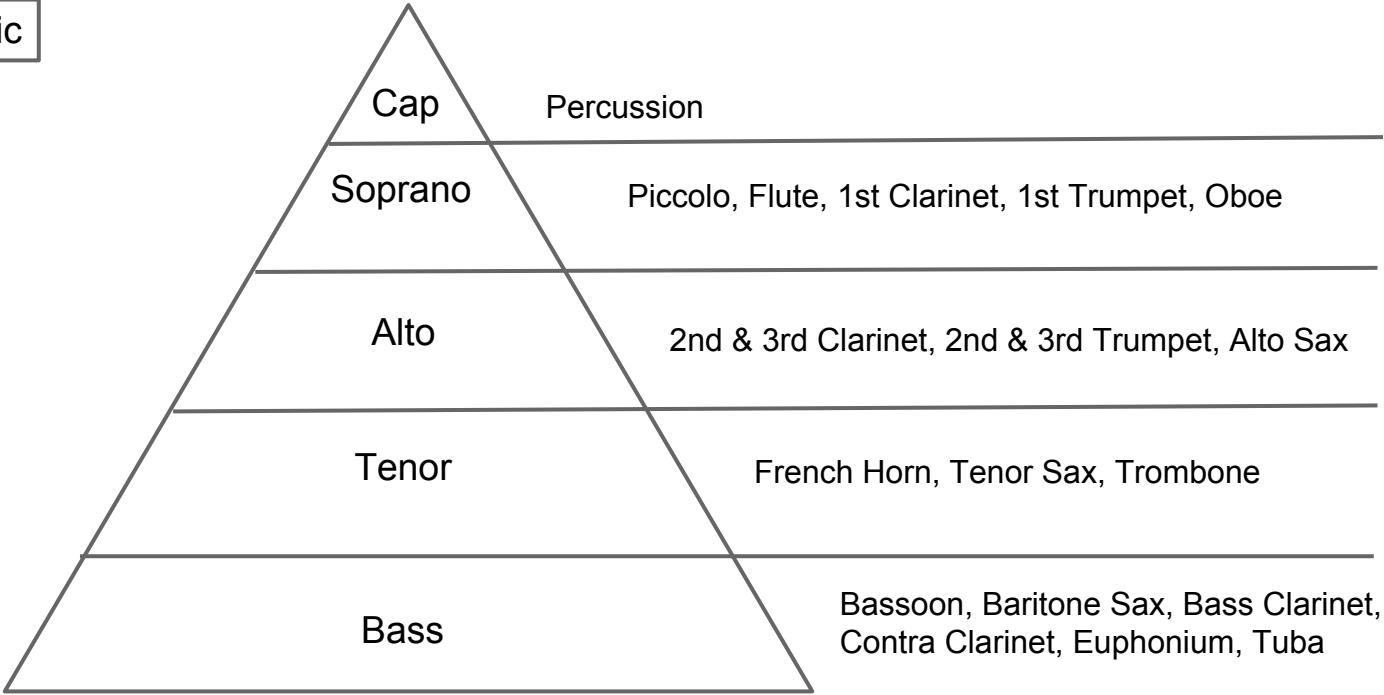

Band Balance Pyramid

Dynamic

PP

FF

Cap

Percussion

Soprano

Piccolo, Flute, 1st Clarinet, 1st Trumpet, Oboe

Alto

2nd & 3rd Clarinet, 2nd & 3rd Trumpet, Alto Sax

Tenor

French Horn, Tenor Sax, Trombone

Bass

Bassoon, Baritone Sax, Bass Clarinet,
Contra Clarinet, Euphonium, Tuba